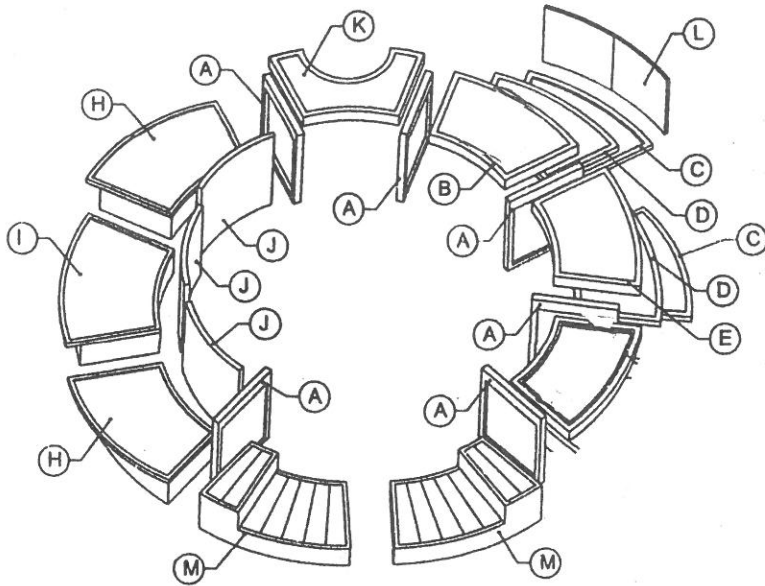

ASSEMBLY INSTRUCTION

CHILL - LOUNGE

COMPONENTS

A.	Legs	6 pcs
B.	Rack w door	1 pcs
C.	Rack (bottom)	2 pcs
D.	Rack (middle)	2 pcs
E.	Rack (top)	1 pcs
F.	Rack open / Tray	1 pcs
G.	Drawer	2 pcs
H.	Sofa seat (L/R)	2 pcs
I.	Sofa seat (Middle)	1 pcs
J.	Back sofa	3 pcs
K.	Pump Rack	1 pcs
L.	Door (L/R)	2 pcs
M.	Stepper (L/R)	2 pcs

STEP 1

Legs & Rack (bottom) Installation

STEP 2

Legs & Rack (top) Installation
Legs & Pump rack Installation

STEP 3

Stepper Installation & Door assembly

STEP 4